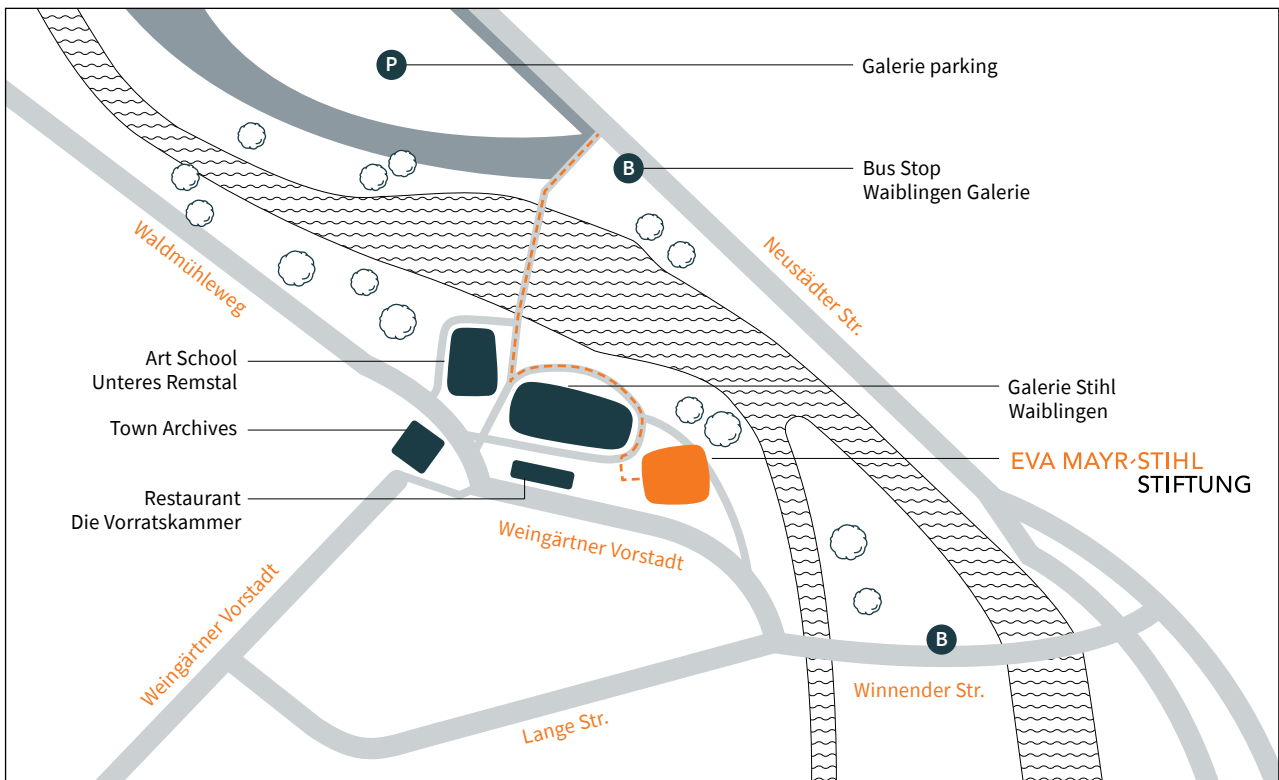

DIRECTIONS

BY BUS & TRAIN

Two S-Bahn lines (S2 and S3 city trains) and a regional express run from Stuttgart main station to Waiblingen station. Take the number 201 bus (in direction of Bittenfeld) from the front of the station to the "Galerie" bus stop (about six minutes).

BY AIR

Both S-Bahn lines (S2 and S3 city trains) run directly from Stuttgart airport to Waiblingen. Take the number 201 bus (in direction of Bittenfeld) from the front of the station to the "Galerie" bus stop (about six minutes). There is also a taxi stand in front of the station.

BY CAR

Coming from the B 14 freeway, take the "Waiblingen Mitte" exit. Drive straight ahead into town along "In der Talau". It then changes to "Neustädter Straße". You will see the Galerie parking lot sign on the left. A pedestrian bridge over the river Rems takes you to Eva Mayr-Stihl Platz.

For your visit to the Eva Mayr-Stihl Foundation, please enter the address of the parking lot in your navigation system:
71334 Waiblingen
Neustädter Straße 46.